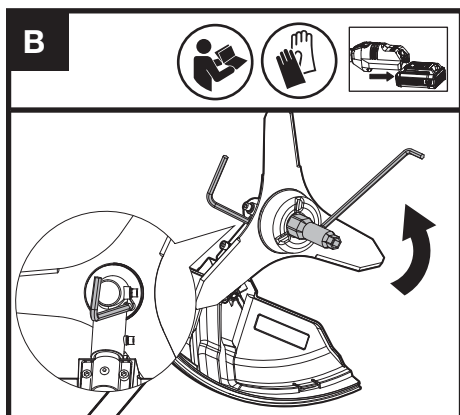

EN

Original Instructions

Replacement brush cutter blade for KG163 series.

CAUTION: Remove battery before changing, installing, or removing accessories. Read tool instruction manual for additional safety precautions before using this accessory.