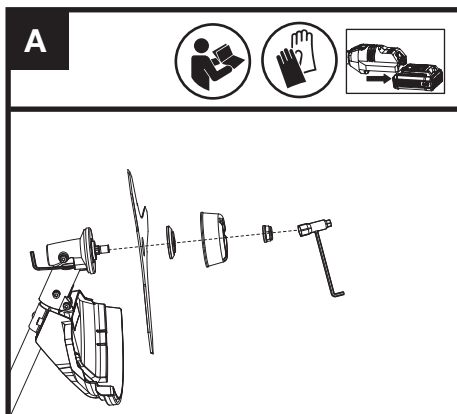

EN

Original Instructions

Replacement brush cutter blade for KG163 series.

CAUTION: Remove battery before changing, installing, or removing accessories. Read tool instruction manual for additional safety precautions before using this accessory.